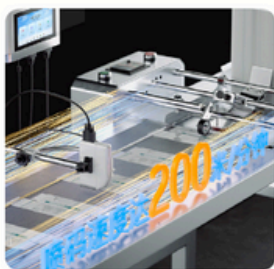

Pacific P7 Printer

Dual-core construction added
Effect is still clear under 200m/
min

New self-developed system with
convenient operation
7-inch capacitive screen with a
silky touch Convenience

Specialised account
management systems
One Shift, Multiple Products
Multiple Shifts, Multiple
Products Division of Labour
Clearly defined Easier to
delegate work

Live Code/Traceability Code
Self-generated
Fast self-generation of massive
barcodes One thing One code
Dramatically reduces the
workload

Matching equipment

Package1 : With standard
conveyor table

Package2: With standard page
separator

Match any production line

Product Parameter

Product Name	Pacific P7 Printer
Material	PC material
Screen Size	7-inch touch screen
Operating environment	Temperature 0~40°C Humidity 10~80%
External interface	Ethernet port, USB, DB9 data, DC power supply, DB15 nozzle port
Operating language	"Chinese, English, other languages (French, German, Spanish, Portuguese, Russian, Korean, Japanese, and customized languages can be provided upon request)"
Size	152*223*32mm
GW (ordinary electric eye)	3.48kg
Nozzle	TIJ thermal foaming nozzle
Printing height	1-25.4mm
Printing accuracy	Standard 600DPI
Printable materials	"99% of the products on the market, including boards, cartons, pipes, cables, metals, plastics, etc."