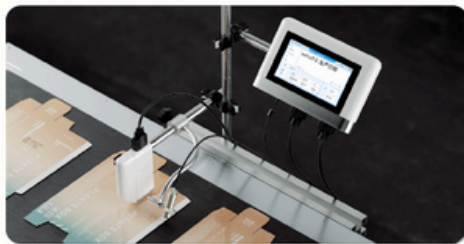

Pacific P7 Printer

Dual-core construction added
Effect is still clear under 200m/
min

New self-developed system with
convenient operation
7-inch capacitive screen with a
silky touch Convenience

Specialised account
management systems
One Shift, Multiple Products
Multiple Shifts, Multiple
Products Division of Labour
Clearly defined Easier to
delegate work

Live Code/Traceability Code
Self-generated
Fast self-generation of massive
barcodes One thing One code
Dramatically reduces the
workload

Matching equipment

Package1 : With standard
conveyor table

Package2: With standard page
separator

Match any production line

Product Parameter

Product Name	Pacific P7 Printer
Material	PC material
Screen Size	7-inch touch screen
Operating environment	Temperature 0~40°C Humidity 10~80%
External interface	Ethernet port, USB, DB9 data, DC power supply, DB15 nozzle port
Operating language	"Chinese, English, other languages (French, German, Spanish, Portuguese, Russian, Korean, Japanese, and customized languages can be provided upon request)"
Size	152*223*32mm
GW (ordinary electric eye)	3.48kg
Nozzle	TIJ thermal foaming nozzle
Printing height	1-25.4mm
Printing accuracy	Standard 600DPI
Printable materials	"99% of the products on the market, including boards, cartons, pipes, cables, metals, plastics, etc."