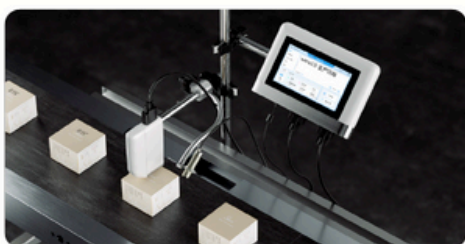

Pacific P7 Printer

Dual-core construction added
Effect is still clear under 200m/
min

New self-developed system with
convenient operation
7-inch capacitive screen with a
silky touch Convenience

Specialised account
management systems
One Shift, Multiple Products
Multiple Shifts, Multiple
Products Division of Labour
Clearly defined Easier to
delegate work

Live Code/Traceability Code
Self-generated
Fast self-generation of massive
barcodes One thing One code
Dramatically reduces the
workload

Matching equipment

Package1 : With standard
conveyor table

Package2: With standard page
separator